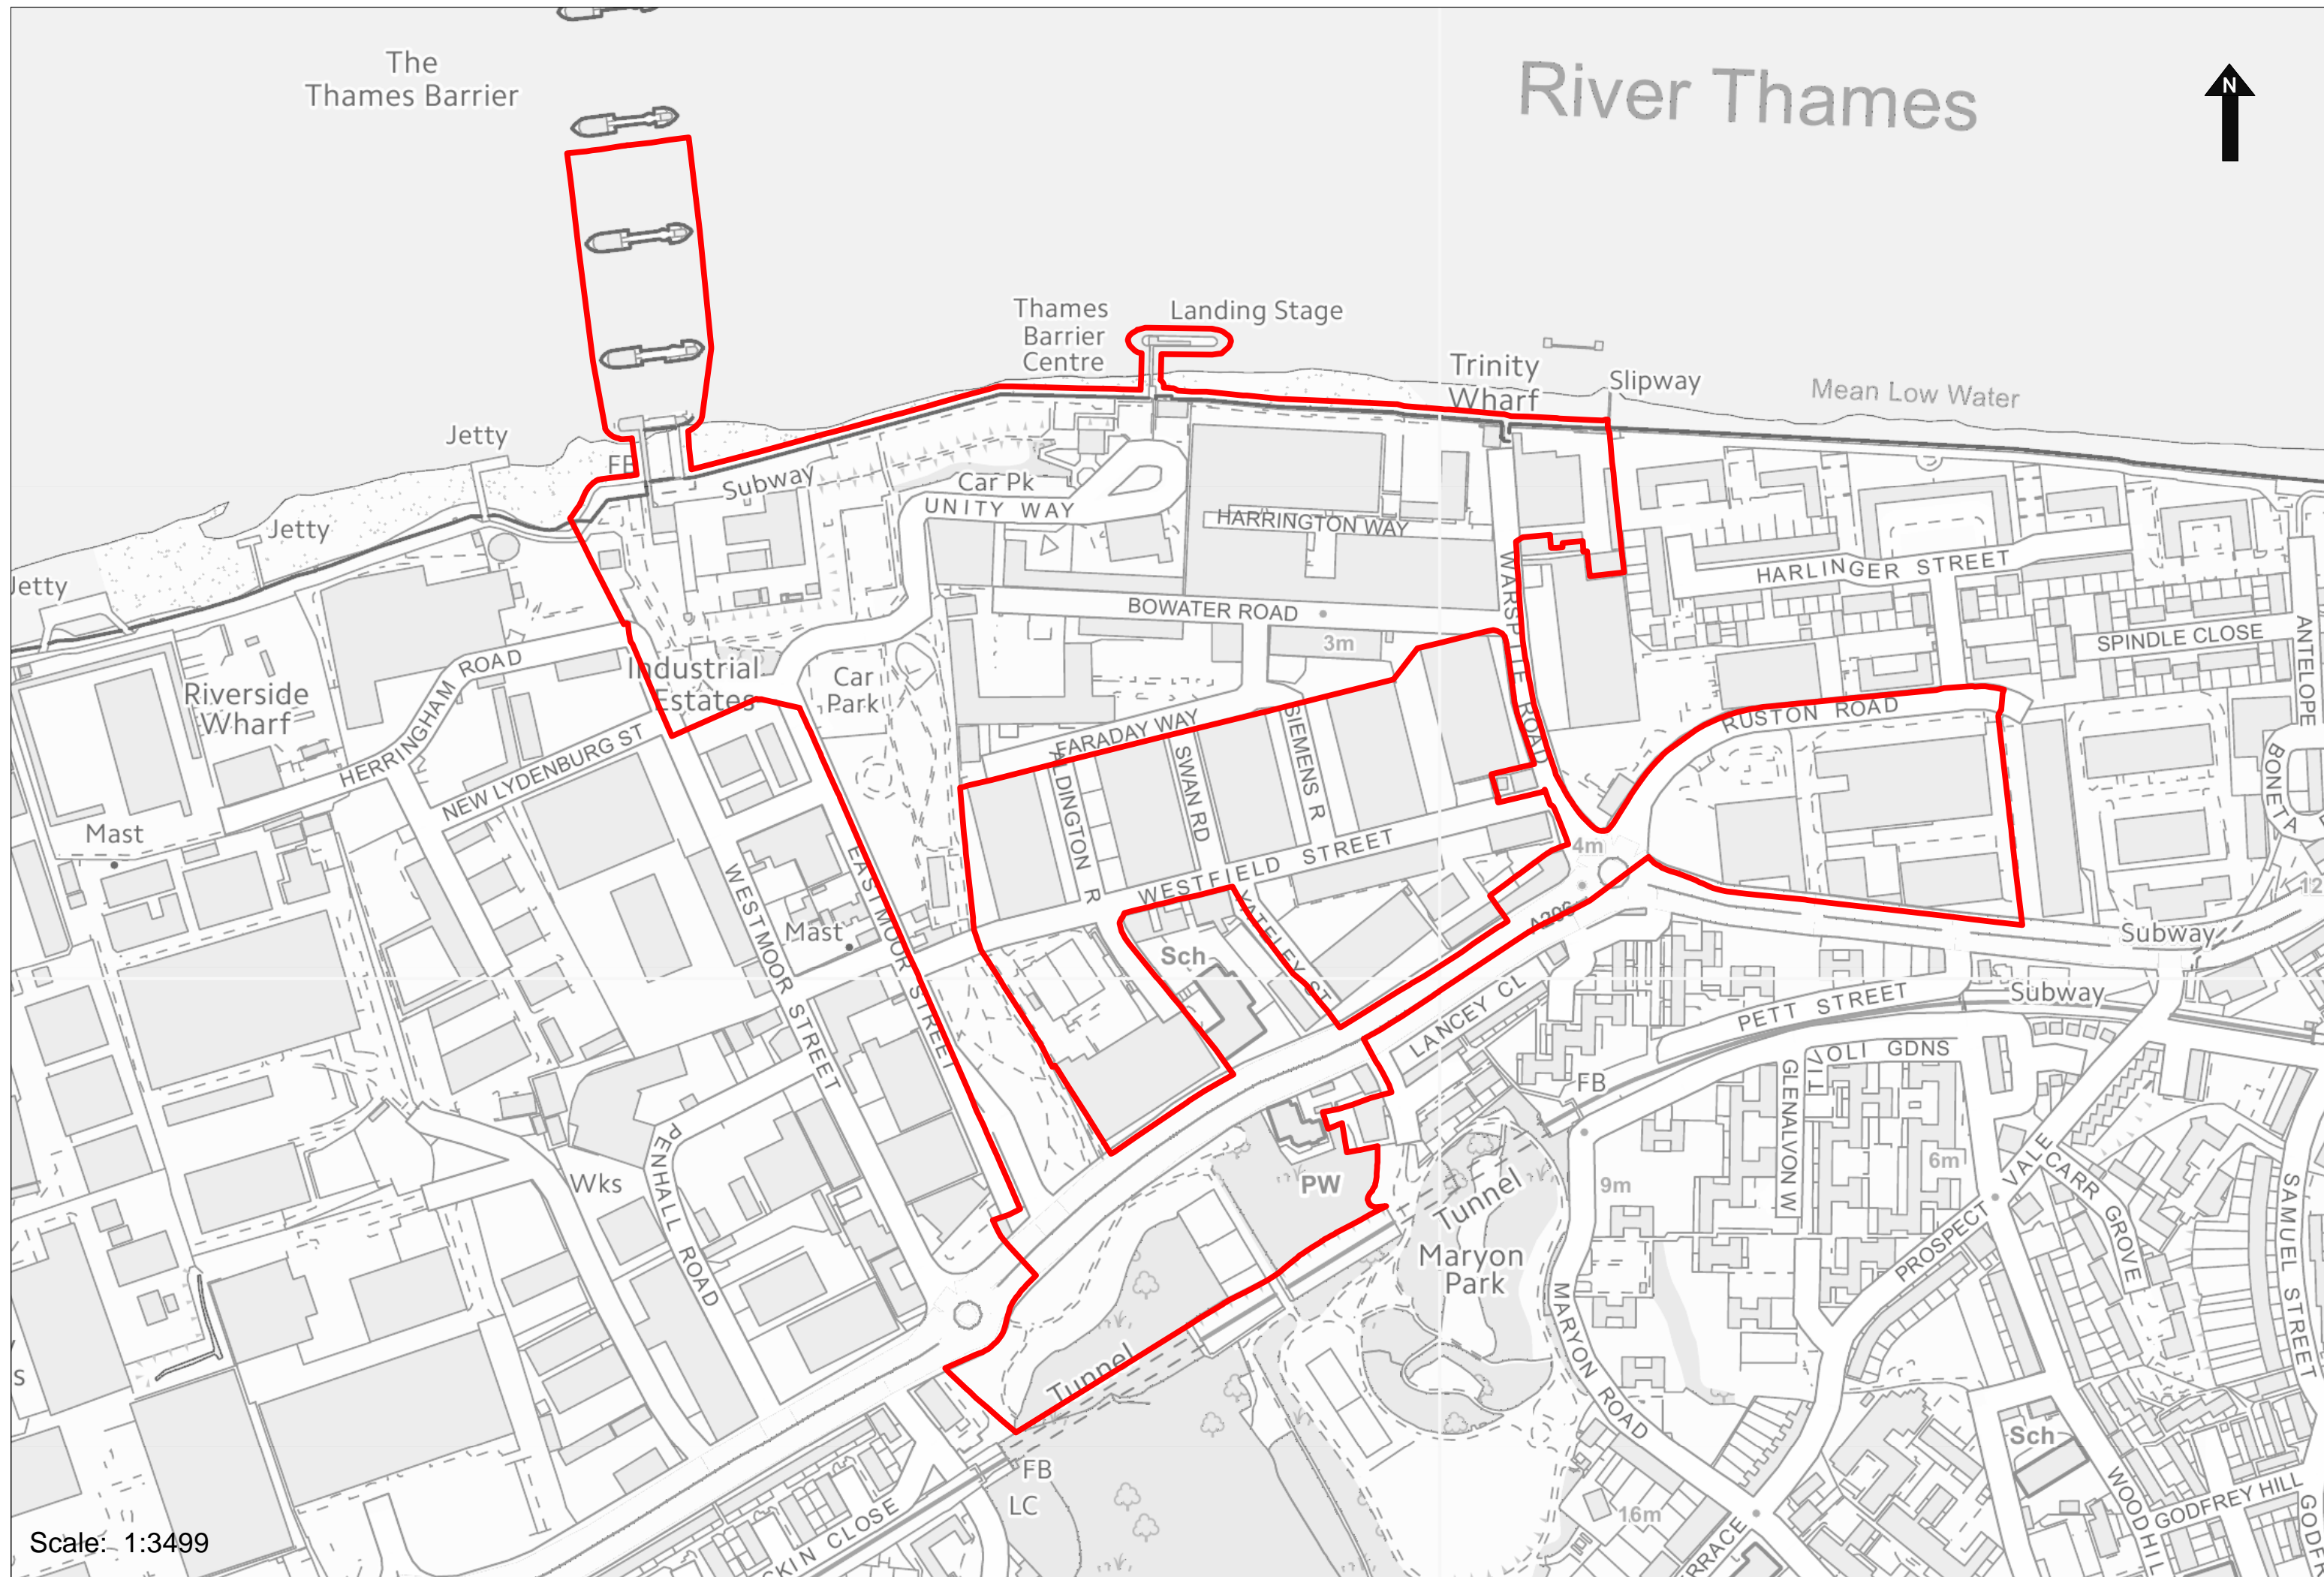

The Thames Barrier

River Thames

Scale: 1:3499